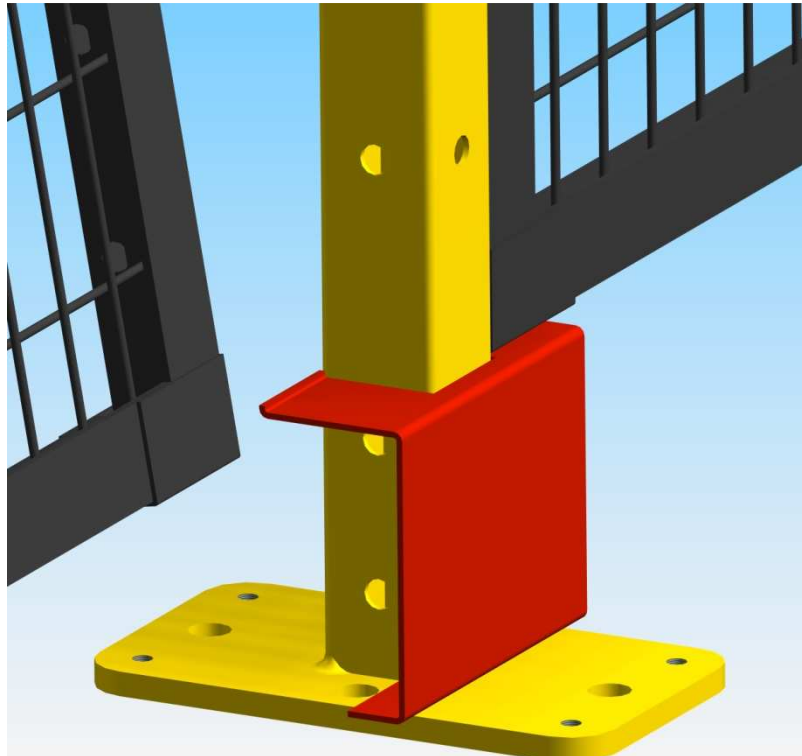

QUICK NOVATEK

QUICK NOVATEK is a kit designed exclusively to reduce installation time and make installation even by a single operator. It consists of 3 stirrups specifically designed to make the product conform to current norms. A key requirement for fixed guards is that they must be fixed by systems that require the use of tools for opening, and should not be able to stay at their place without their fixings.

On completion of work the kit must be removed.

This kit facilitates mounting because the lower brackets allow proper alignment, thus reducing installation time.

PROTEC Srl

Via Zamenhof, 363
36100 Vicenza